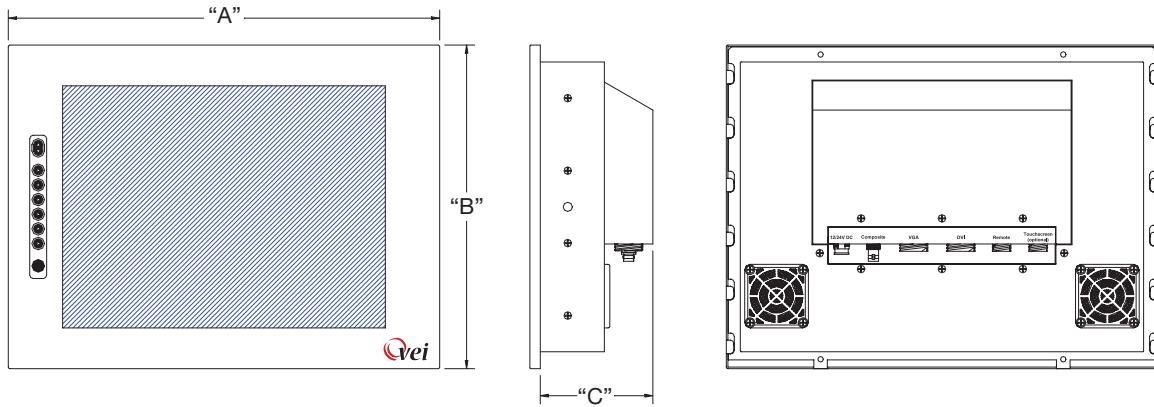

Welcome to a new level
in sophisticated marine electronics

DM Series Monitor

Designed with you in mind

NEW!

DISPLAY & COMPUTER SYSTEMS

Long Recognized as the Industry Leader in Innovative Designs

- **ON SCREEN MENU** – User Defined
No more scrolling through pages of unused sources
- **9 INPUTS AVAILABLE TO MEET YOUR EVERY NEED** –
4 computers, 4 composite, 1 DVI
- **AVAILABLE IN SUPER SUNLIGHT, SUNLIGHT, DAYLIGHT & PILOTHOUSE BRIGHTNESS**
- **SCRATCH PROOF GLASS, AN INDUSTRY INNOVATION**
- **OUR MONITORS ARE BUILT TO SURVIVE AND WITHSTAND VIBRATION, MOISTURE & SALT**
- **THE FLEXIBILITY OF 6 INSTALLATION TYPES WITH ONE MONITOR** – Sealed, vented, yoke, ram & flat mount or custom bezel
- **A NEW HELM LOOK IN SECONDS** – our cosmetic bezel is easily removable and can be manufactured in any color, wood grain or carbon fiber.
- **INTERFACE WITH ANY OUTSIDE SYSTEMS** – We are the leading American manufacturer of Integrated Display Solutions
- **EASILY MOUNTABLE & SERVICEABLE** – 4 small screws allow for easy installation and fast accessibility from the front of the monitor
- **STANDARD COLORS: BLACK, WHITE AND GREY**
- **OPTIONAL TOUCH SCREEN AVAILABLE**
- **INNOVATIVE NEW COOLING SYSTEM**
- **AVAILABLE IN 10, 15, 17 AND 20'**

EXAMPLE OF A VEI DM SERIES 17" MONITOR

DM-151 A = 16.000" B = 12.000" C = 4.175" **DM-171** A = 17.445" B = 13.426" C = 4.255" **DM-201** A = 20.250" B = 14.875" C = 4.550"

Some of the many available custom bezel choices matte or gloss finish available